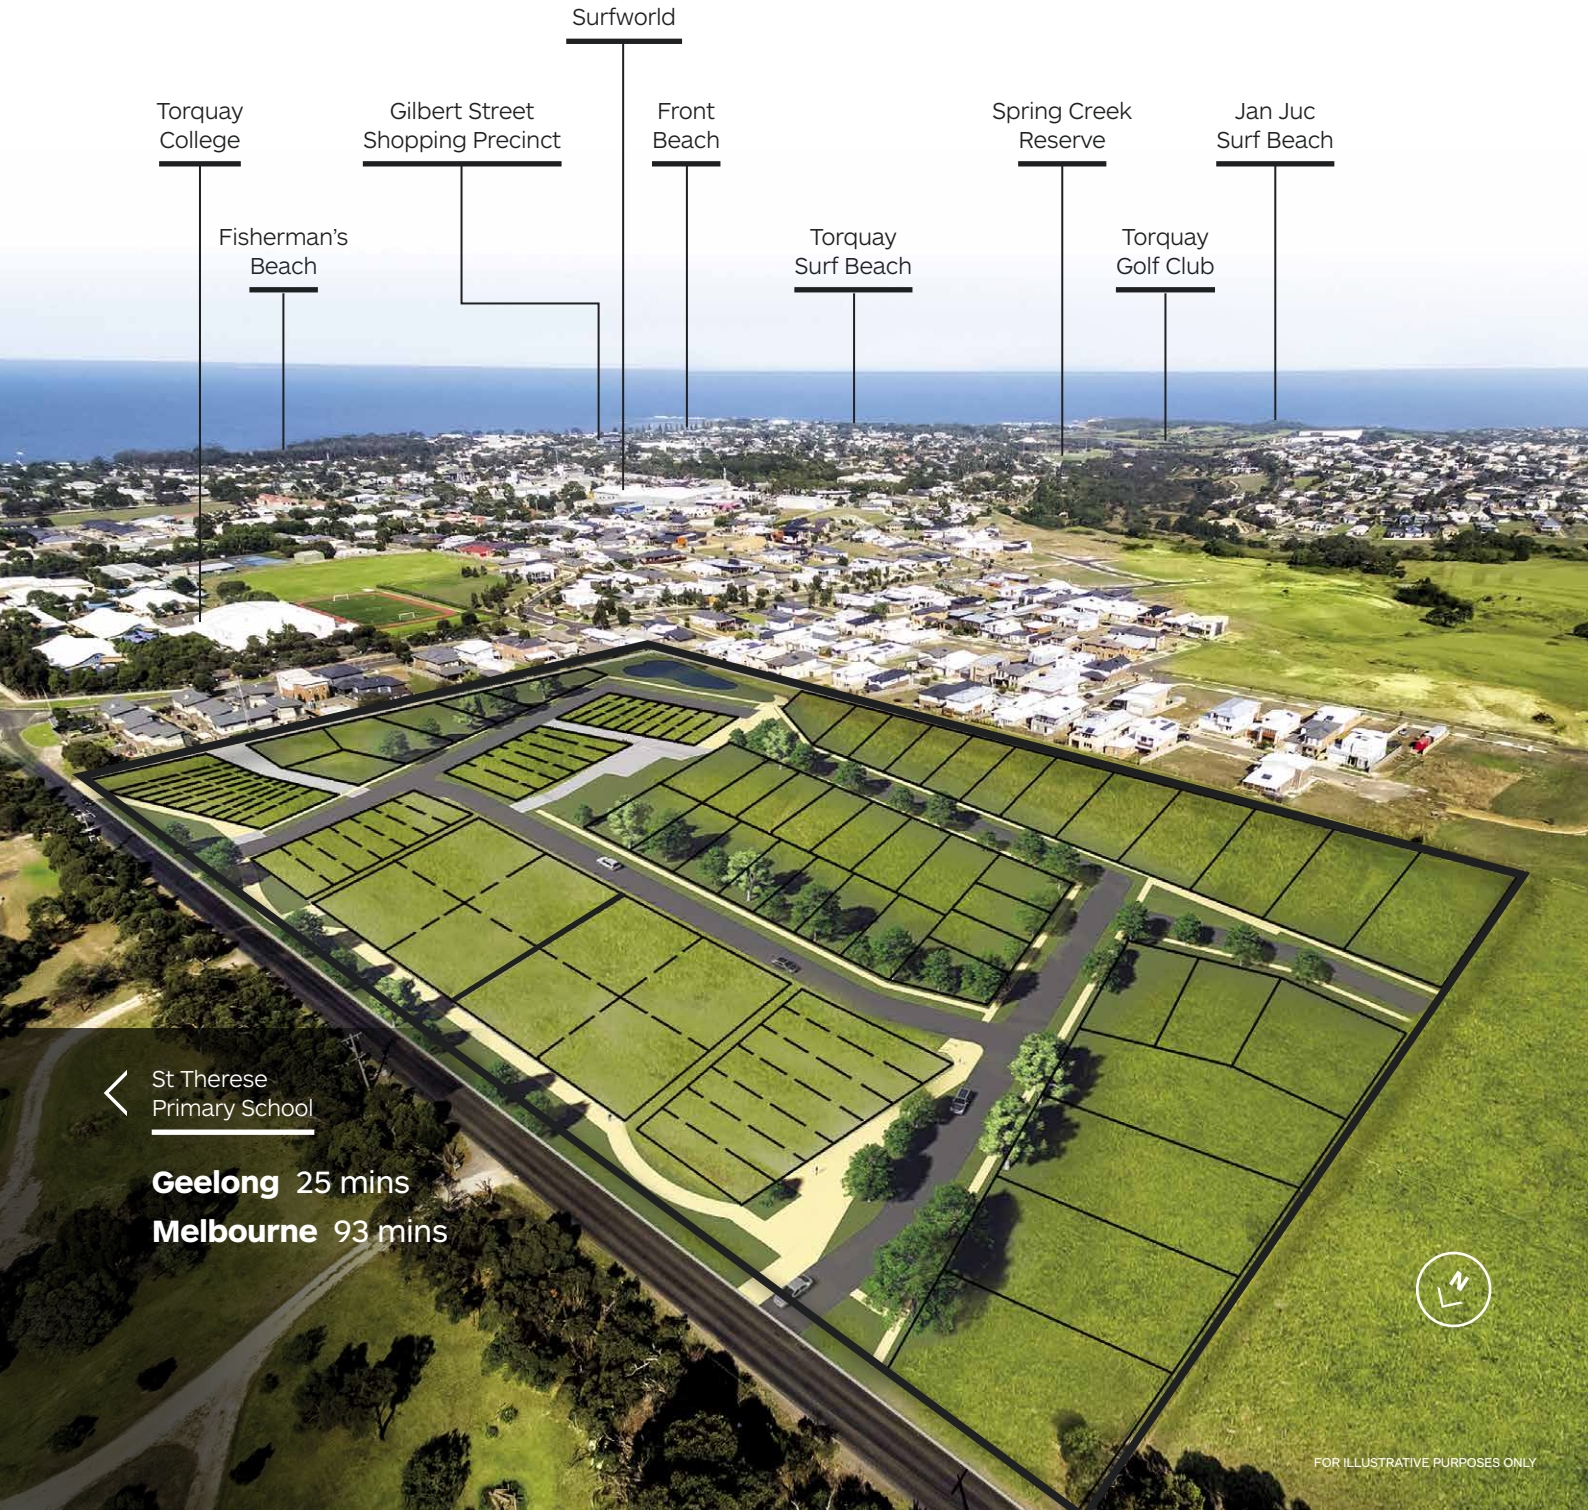

LOCALITY MAP

← St Therese Primary School

Geelong 25 mins
Melbourne 93 mins

FOR ILLUSTRATIVE PURPOSES ONLY

CALL 0413 158 175

salt-torquay.com.au

SELLING AGENT
hockingstuart

DEVELOPED BY
BarwonWater

SALT TORQUAY BY IS THE FIRST COMMUNITY PRECINCT IN REGIONAL AUSTRALIA TO BE RECOGNISED AS A ONE PLANET COMMUNITY. OUR ONE PLANET ACTION PLAN HAS BEEN ENDORSED BY BIOREGIONAL AS DEMONSTRATING NATIONAL LEADERSHIP IN ONE PLANET LIVING IN 2018. THIS PUBLICATION IS FOR INFORMATION PURPOSES ONLY AND IS INTENDED TO BE GENERAL IN NATURE. ALL IMAGES, ILLUSTRATIONS AND RENDERS ARE FOR PRESENTATION PURPOSES, ARE NOT ACTUAL IMAGES OF THE DEVELOPMENT AND ARE INTENDED TO BE INDICATIVE ONLY. EVERY CARE IS TAKEN TO ENSURE INFORMATION CONTAINED IN THIS PUBLICATION IS ACCURATE AT THE DATE OF PRINTING, HOWEVER BARWON WATER CANNOT GUARANTEE ITS ACCURACY AFTER THAT TIME. PROSPECTIVE PURCHASERS SHOULD CAREFULLY REVIEW ANY CONTRACT OF SALE, ENDORSED PLANS, MAKE THEIR OWN ENQUIRIES AND OBTAIN INDEPENDENT ADVICE BEFORE PROCEEDING. THE LOT SIZES, LAYOUT AND MEANS OF ACCESS MAY CHANGE WITHOUT NOTICE AND EVOLVE DEVELOPMENT RESERVES THE RIGHT TO WITHDRAW OR ALTER ANY LOT OR STAGE LAYOUT AT ANY TIME AT ITS ABSOLUTE DISCRETION.